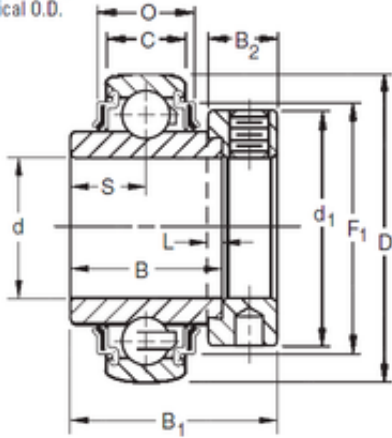

For Rexroth INC

KRRB Two Seals
Spherical O.D.

Bearing 2D drawings and 3D CAD models

KYB Kayaba Hydraulic Pump msf27p16 Spare Parts Cylinder Block / Piston/ Shaft

Bearing No.

Size	57.15x110x61.91 mm
Bore Diameter	57,15 mm
Outer Diameter	110 mm
Width	61,91 mm
d	57,15 mm
D	110 mm
B	61,91 mm
C	22 mm
P	26,01 mm
O	30,02 mm
d1	84,1 mm
B1	77,8 mm
B2	22,2 mm
L	6,4 mm
S	31 mm
F1	94,89 mm
Weight	1,715 Kg
Basic dynamic load rating (C)	58,5 kN